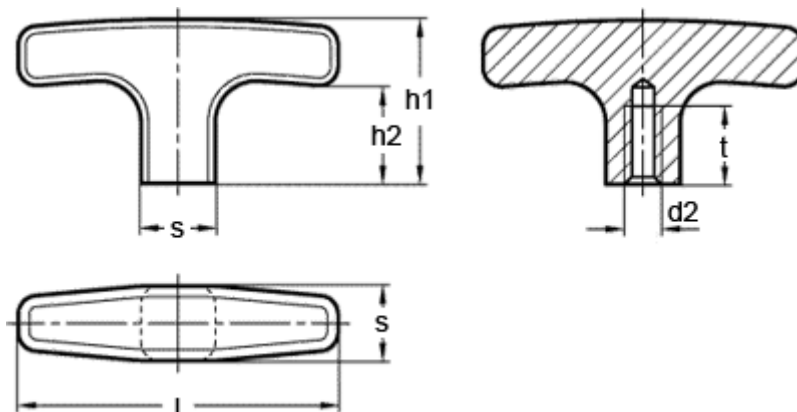

Article number: 20289465

Description: E+G T-Handle GN 563.2-55-M6-SW

Measures

d2 = M6

h1 = 33

h2 = 22

l = 55

s = 14